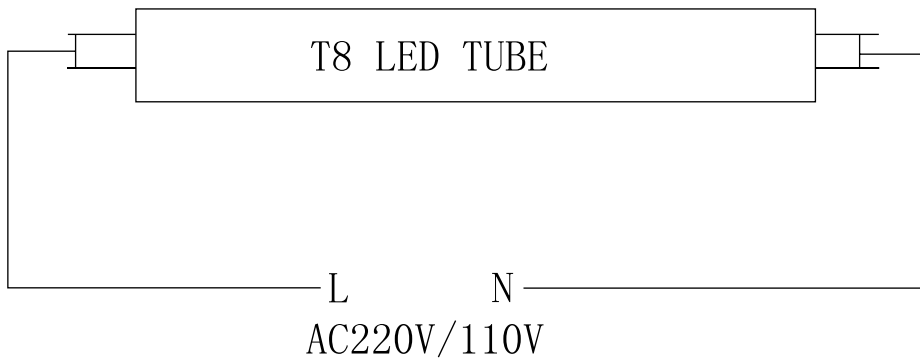

Illuminance Test

Paking:

Item	Amount	Unit
Net weight	340	g
Gross weight	10.5	Kg
Carton box	1270*220*220	mm
Out packing(25pcs)	1270*220*220	mm

Direction For Use

1. Fitting with Starter

Remove the starter

Install LED tube directly after removing the starter.