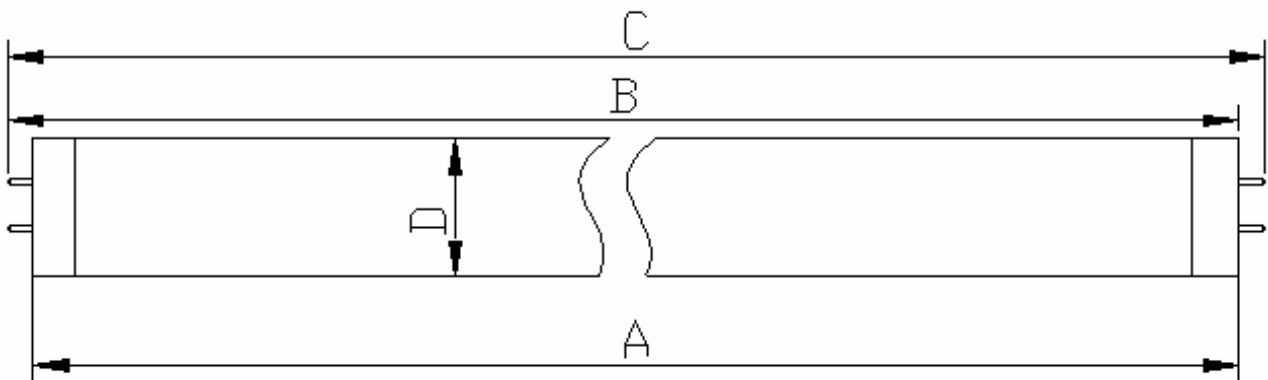

Лампа T8 ECOTUBE T8-1200-SMD240 **** 15W

Dimension (mm)			
D(MAX)	A(MAX)	B(MAX)	C(MAX)
30	1199	1207	1213

Dimension:

Operating Enviroment:

Item	Requirement	Unit
Operating Voltage	AC110/AC220	V
Operating Frequency	50/60	HZ
Operating Temperature	-20~ +60	°C
Storage Temperature	-20~ +80	°C
Storage Humidity	<90	%
Antisepsis Degree	F1(Alkaline Cultures Forbid)	

Description:

8W SMD tube, AC85-AC165V, AC165-AC265V

LED Type:

SMD3528 Super Bright

Dimension (mm):

1200X26

LED Qty (PCS):

240pcs