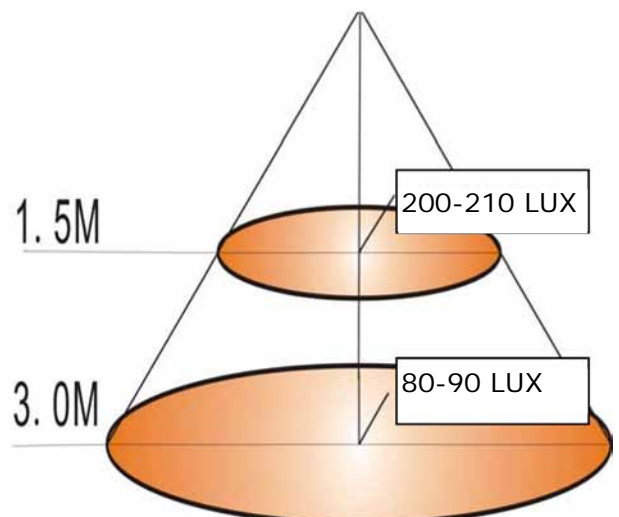

Key Features:

1. Long lifetime – LED feature, reasonable driving design, no effect from switch on/off.
2. Green environment – Without hydrargyrum or any harmful material listed in RoHs
3. No need maintenance – Long life of LED, no trouble of replace parts of normal fluorescent tube.
4. No flash – DC driving, stable light, protect eyes, prevent hurt of eyes and accident compo.
5. Good color Vision – Color temperature can be adjusted from 2500k to 8000k
6. Easy mounting – Can be mounted directly.
7. No need accessories – No need traditional driving and reflector parts.
8. Not easy broken – All materials from inner light sources and out case are hard materials such as Epoxy, ABS, PC and etc.
9. No electromagnetism interference – No high power switch and inductance parts, No environment electromagnetism pollution.
10. High Power complication – No transformer. Without additional power consumption

Applications:

1. Instead of the indoors ceiling light
2. School / Universities / Hospital
3. Conference / Meeting room , Show Room
4. Commercial Complexes
5. Factories / Offices
6. Super-markets
7. Residential / Institution buildings

Description:

8W SMD tube, AC85-AC165V, AC165-AC265V

LED Type:

SMD3528 Super Bright

Dimension (mm):

1200X26

LED Qty (PCS):

240pcs

Power (W):

18mA/15W

Compare conventional tube

50W

Color Temperature:

WW: 3000-4500K, W: 5000-6500K, CW: 7000K

Flux Luminous

1500-1900

Illuminance Test