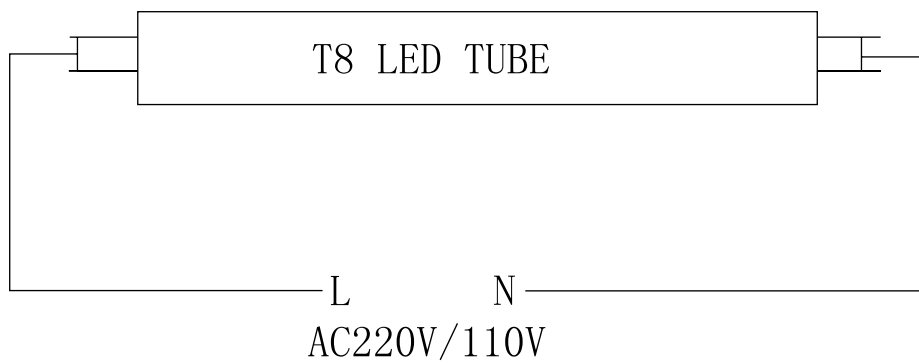

* Caution:

1. For Indoor Use only.
2. Don't use the tube in alkaline environment.
3. The tube is not Dimmable, Don't connect with the Dimmer.