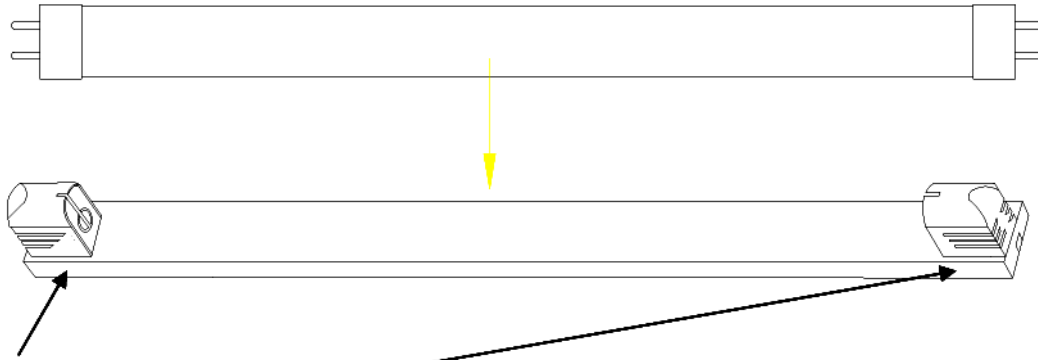

2.Fitting with Electrical Ballast

Remove the electrical ballast from the lampholder

Change the connection mode as following: