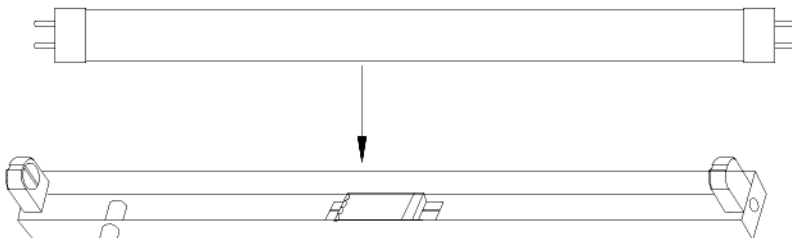

Illuminance Test

Paking:

Item	Amount	Unit
Net weight	340	g
Gross weight	10.5	Kg
Carton box	1270*220*220	mm
Out packing(25pcs)	1270*220*220	mm

Direction For Use

1. Fitting with Starter

Remove the starter

Install LED tube directly after removing the starter.