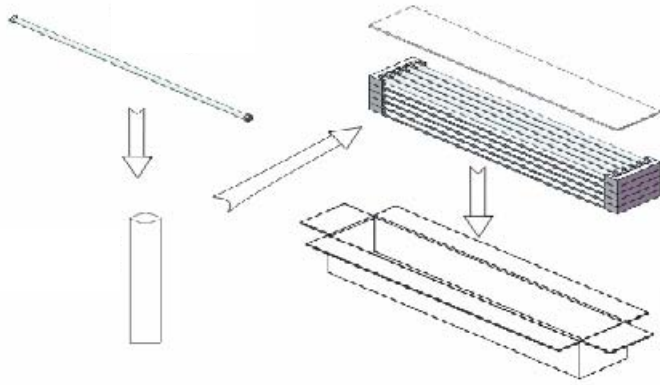

Illuminance Test

Paking:

Item	Amount	Unit
Net weight	340	g
Gross weight	10.5	Kg
Carton box	1270*220*220	mm
Out packing(25pcs)	1270*220*220	mm

Direction For Use

1. Fitting with Starter

Remove the starter

Install LED tube directly after removing the starter.