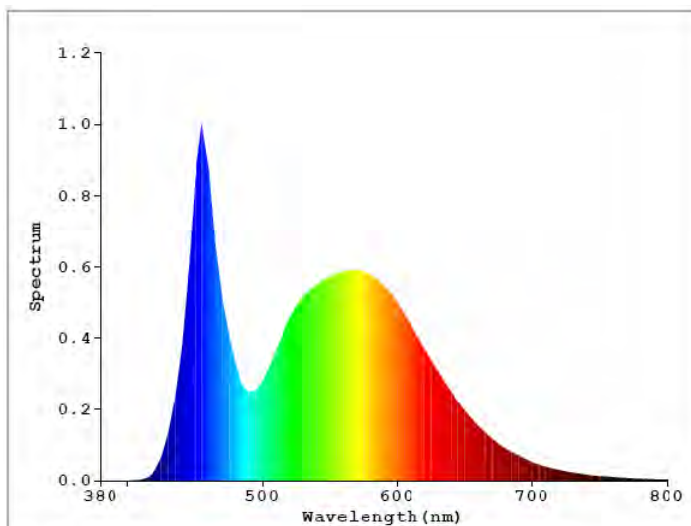

spectrogram